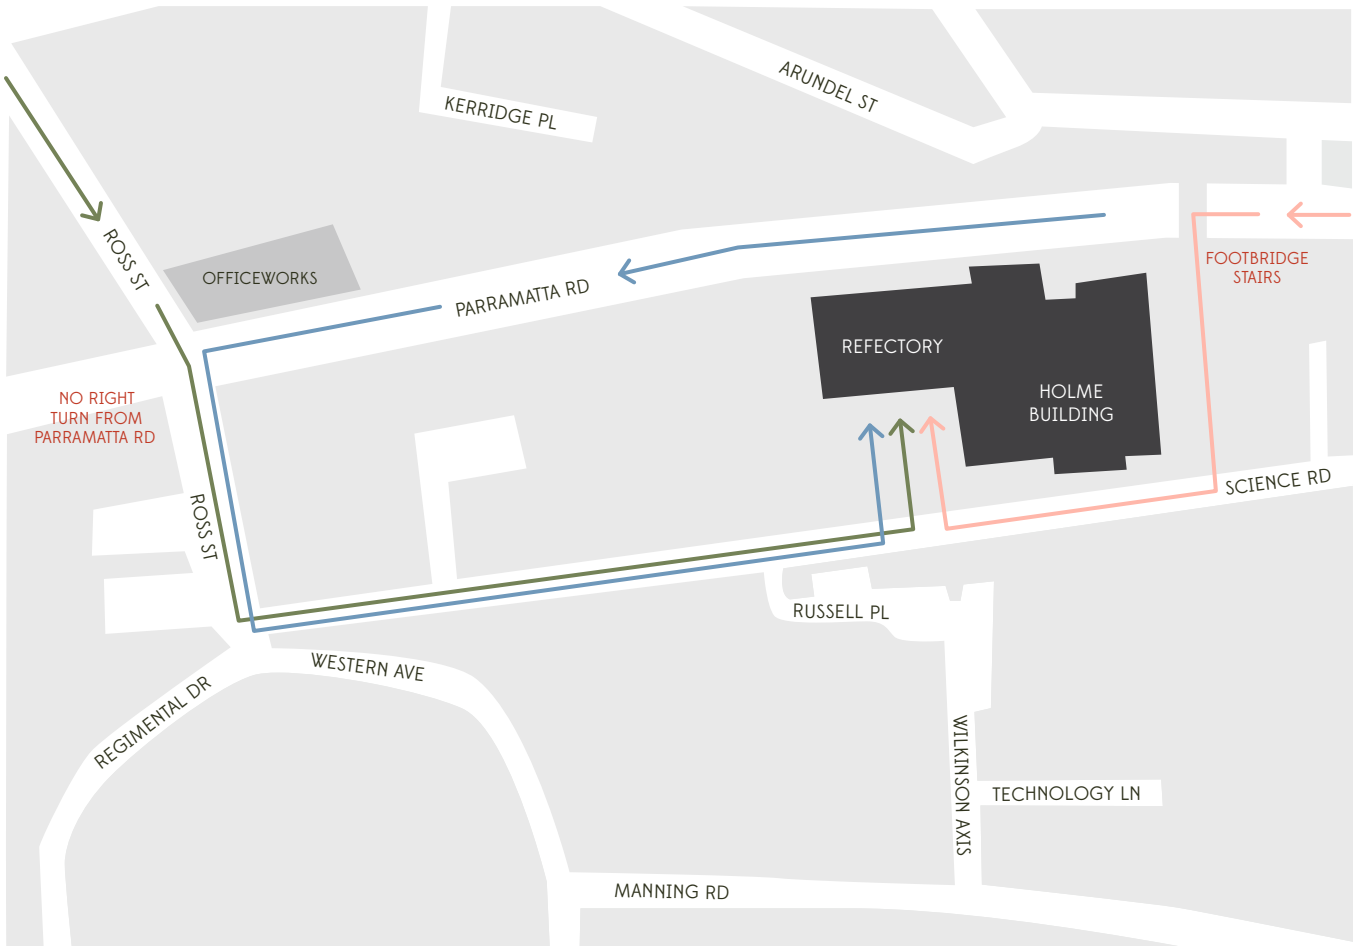

HOSTCO

Map and Directions

Driving away from the city on Parramatta Rd

Turn left at Ross Street entrance
Take first left onto Science Road
Drive up Science Road until you reach a HostCo sign and enter the Holme Building via the Refectory stairs

Driving towards the city

Enter via Ross Street
Take first left onto Science Road
Drive up Science Road until you reach a HostCo sign and enter the Holme Building via the Refectory stairs

Walking on Parramatta Rd from footbridge bus stop

Enter grounds via the footbridge stairs
Turn right onto Science Road
Walk down Science Road until you reach a HostCo sign and enter the Holme building via the Refectory stairs

HOSTCO

Parking

The parking meters are “Pay by Plate”. Park your vehicle, go to the meter, pay the fee and enter your vehicle’s registration number and go on your way.