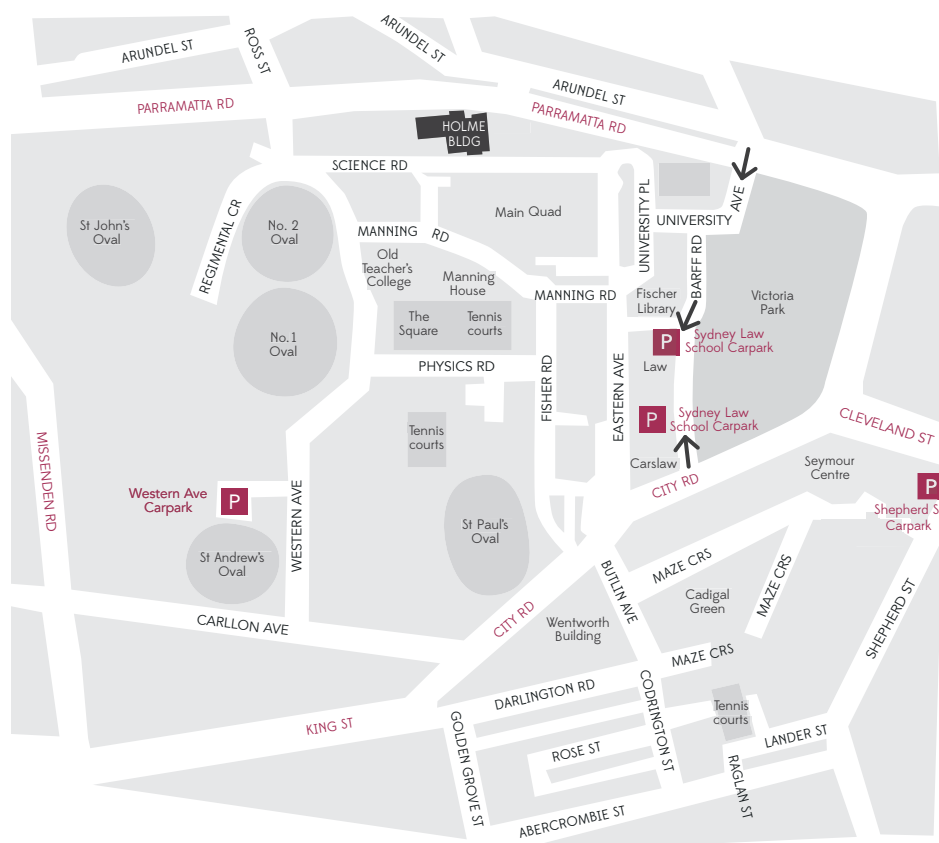

HOSTCO

Map and Directions

Driving away from the city on Parramatta Rd

Turn left at Ross Street entrance
Take first left onto Science Road
Drive up Science Road until you reach a HostCo sign and enter the Holme Building via the Refectory stairs

Driving towards the city

Enter via Ross Street
Take first left onto Science Road
Drive up Science Road until you reach a HostCo sign and enter the Holme Building via the Refectory stairs

Walking on Parramatta Rd from footbridge bus stop

Enter grounds via the footbridge stairs
Turn right onto Science Road
Walk down Science Road until you reach a HostCo sign and enter the Holme building via the Refectory stairs

HOSTCO

Parking

The parking meters are “Pay by Plate”. Park your vehicle, go to the meter, pay the fee and enter your vehicle’s registration number and go on your way.

Carpark	Rates	Casual Rates
Shepherd St	NA	\$4 hourly rate (maximum \$24)
Sydney Law School Carpark	From 3pm only*	\$4 hourly rate (maximum \$24)
Western Avenue Carpark	From 3pm only*	\$4 hourly rate (maximum 2 hour limit)
Parramatta Road	Free 10am-3pm	NA
Arundel Street	Limited free or hourly parking	NA